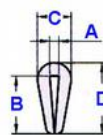

Best.Nr.	Abmessungen (in mm)				Länge
	A	B	C	D	
KUM.EX12	1.2	7.7	4.5	9.5	1m
KUM.EX12FR					25m